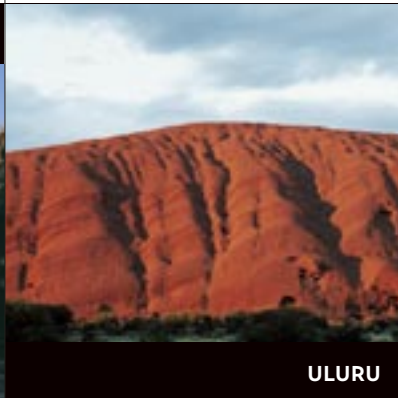

THE TWELVE APOSTLES
VICTORIA

THE BEST OF AUSTRALIA JOURNEY

through the best of our celebrated landscapes...

DISCOVER

nature's treasures, hidden deep within...

CONNECT

with the land
through the stories of
its custodians...

GO WILD

in a country of
contrasts and
extremes...

PRODUCED BY

Australian
GEOGRAPHIC

Main Photograph: Tourism Victoria
Photographer Peter Dunphy

THE BEST OF AUSTRALIA

The Best of Australia celebrates the depth of our rich cultural heritage and champions the preservation of our unique and complex biodiversity. You'll meet researchers and ecologists working in the field and share a laugh with quintessentially Aussie characters. This is your "passport to adventure" – your front-row seat and your backstage pass to the greatest show on earth: Australia.

WESTERN AUSTRALIA

WHALE SHARK

QUEENSLAND

DUWADARRA WATERHOLE

QUEENSLAND

OUTBACK SUNSET

ULURU

NORTHERN TERRITORY

LAKE DOVE

TASMANIA

SORREL WILBY

SERIES PRESENTER AND PRODUCER Sorrel Wilby is one of Australia's most accomplished adventure travellers. Sorrel has written six travel books and two children's books, and produced numerous documentaries for Domestic and International markets, including TCN Nine, National Geographic, Channel Four (UK) and the Discovery Channel. She's best known at home in Australia as one of the longest-serving reporters on Getaway, TCN Nine's flagship travel show. Sorrel has made it her mission to share with the rest of the world what she knows and loves about Australia.